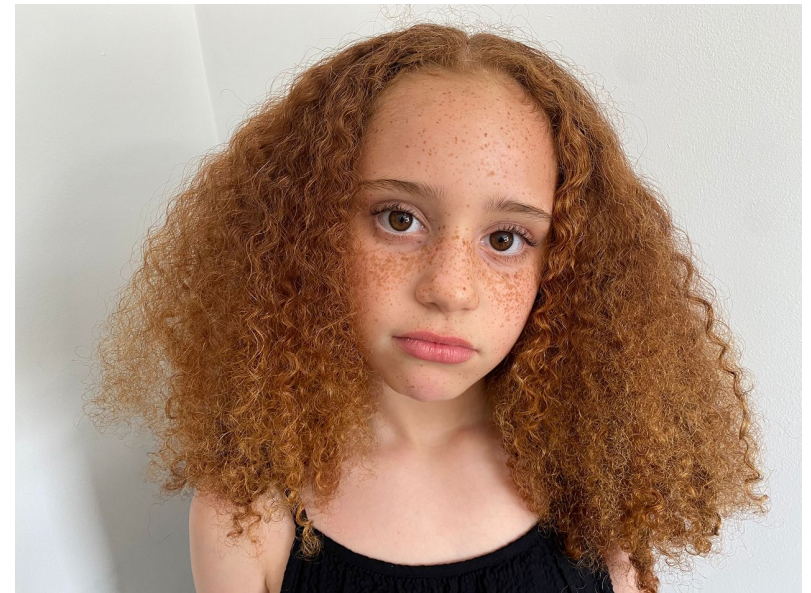

LAYLA

HEIGHT 134CM SHOE 33.5 EU SIZE 8 - 10 HAIR RED EYES BROWN  
AGE 9

HIP4KIDZ

van de Reijtstraat 52  
4814 NM Breda, Netherlands  
info@hip4kidz.nl