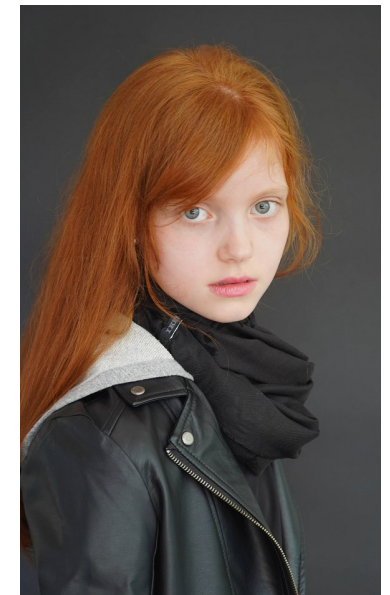

CHRISJE

HEIGHT 155CM SHOE 38 EU SIZE 12 TOP XS HAIR RED
EYES BLUE/GREEN AGE 12

HIP4KIDZ

van de Reijtstraat 52
4814 NM Breda, Netherlands
info@hip4kidz.nl